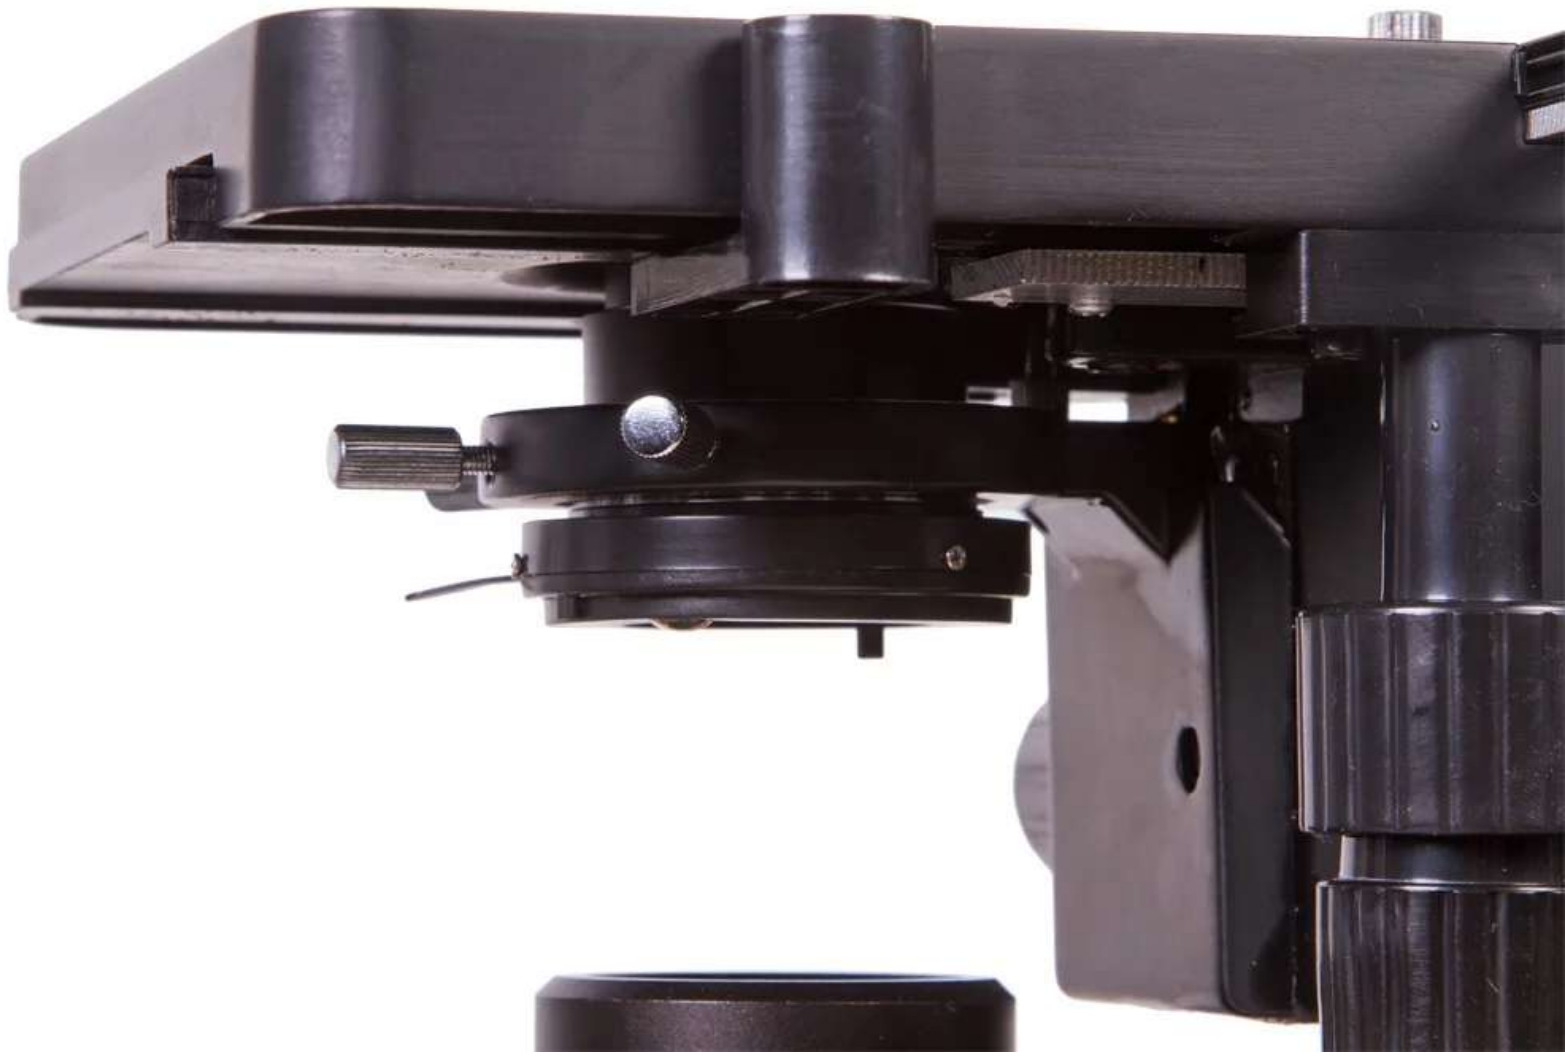

AC100V-240V
50/60Hz

NA 1.25

levenhuk[®]
Zoom & Joy

A close-up photograph of a black Levenhuk microscope. The eyepiece is illuminated from within, casting a bright blue glow. The microscope's body is sleek and modern. In the background, a portion of the objective lens and a scale are visible.

levenhuk
Zoom & Joy

AC100V-240V
50/60Hz

WF10X
18mm

WF10X
18mm

WF20X